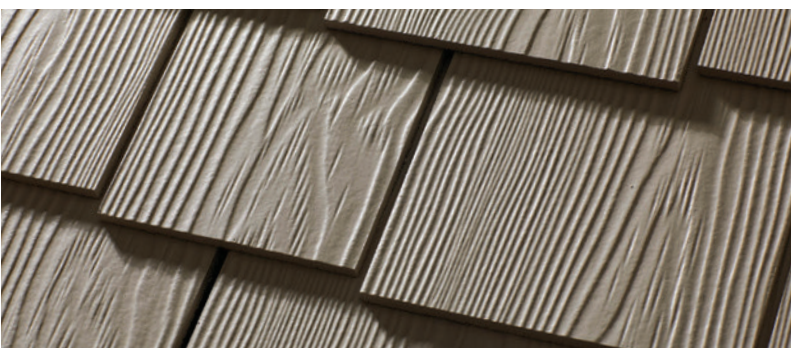

Pre-Finished