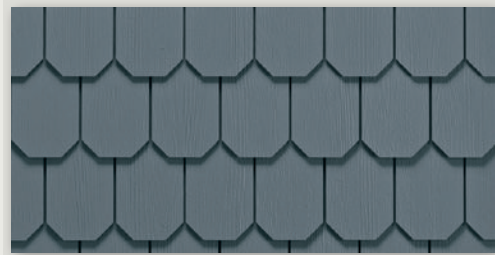

Smooth

Random Square - Straight Edge

Half Rounds 6 & 8 Tabs*

Random Square - Staggered Edge

Octagons*

**Made to order*

The undeniable allure of texture and detail.

Replacing split or rotted wood shingles is a thing of the past thanks to Allura Shakes. Featuring the natural beauty of cedar, our Shakes provide the appearance of wood without the wear and tear, ideal for everything from small facades to large areas to full wall applications. What's more, our Shakes achieve the look of individual shingles in easy-to-install panels, delivering a lot of extra curb appeal without a lot of extra work.

Allura Shakes

- Available primed and Spectrum pre-finished with a curated collection of 25 Sherwin Williams® colors
- Traditional Cedar texture

**Check market availability, as products may vary.*

STAGGERED EDGE