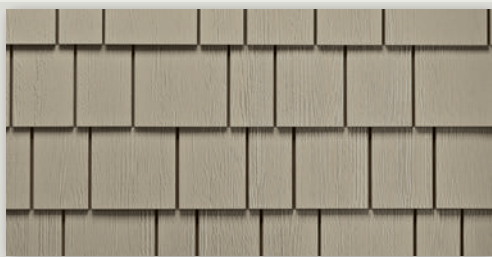

Smooth

Random Square - Straight Edge

Half Rounds 6 & 8 Tabs*

Random Square - Staggered Edge

Octagons*

**Made to order*

The undeniable allure of texture and detail.

Replacing split or rotted wood shingles is a thing of the past thanks to Allura Shakes. Featuring the natural beauty of cedar, our Shakes provide the appearance of wood without the wear and tear, ideal for everything from small facades to large areas to full wall applications. What's more, our Shakes achieve the look of individual shingles in easy-to-install panels, delivering a lot of extra curb appeal without a lot of extra work.