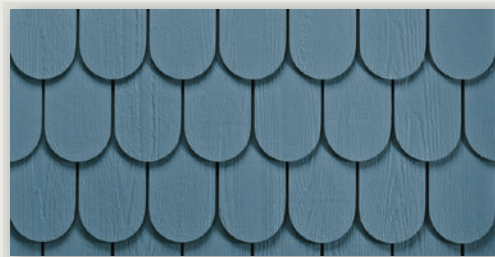

Smooth

Random Square - Straight Edge

Half Rounds 6 & 8 Tabs*

Random Square - Staggered Edge

Octagons*

**Made to order*

The undeniable allure of texture and detail.

Replacing split or rotted wood shingles is a thing of the past thanks to Allura Shakes. Featuring the natural beauty of cedar, our Shakes provide the appearance of wood without the wear and tear, ideal for everything from small facades to large areas to full wall applications. What's more, our Shakes achieve the look of individual shingles in easy-to-install panels, delivering a lot of extra curb appeal without a lot of extra work.