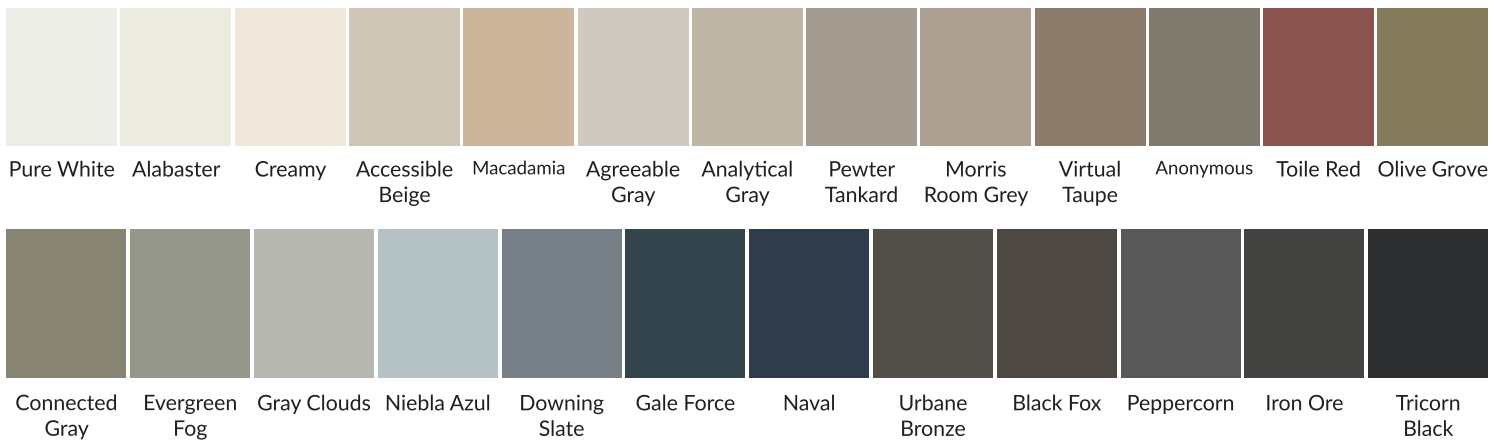

Allura Shakes

- Available primed and Spectrum pre-finished with a curated collection of 25 Sherwin Williams® colors
- Traditional Cedar texture

**Check market availability, as products may vary.*

STAGGERED EDGE

DESIGNER'S CORNER

Whether you prefer Smooth or Cedar texture, Allura Soffit options allow you to ensure your home's design style is consistent from every angle.

AVAILABLE TEXTURES*

Traditional Cedar

Smooth

Type	Thickness	Width	Length
Non-Vented	¼"	4'	8'

* Check market availability, as products may vary.

Pre-Finished

Unleash your imagination.

PROUDLY FINISHED WITH
SHERWIN-WILLIAMS
COATINGS

Allura's proprietary Spectrum® Finishing System not only ensures unparalleled protection against the elements, but also brings out your style in a gorgeous palette of eye-catching designer colors. But that's only part of the story. Beneath our alluring Spectrum finish lies a strong precision process. Optimal defense is built-in with our primer/sealer for premium weather protection and machine-applied coats of Spectrum color.

With 25 solid colors available to choose from our, Spectrum pre-painted collection, your homeowner can rest assured knowing they won't need to repaint for 15 years. We back this claim up with a 15-year warranty on all our pre-finished options.